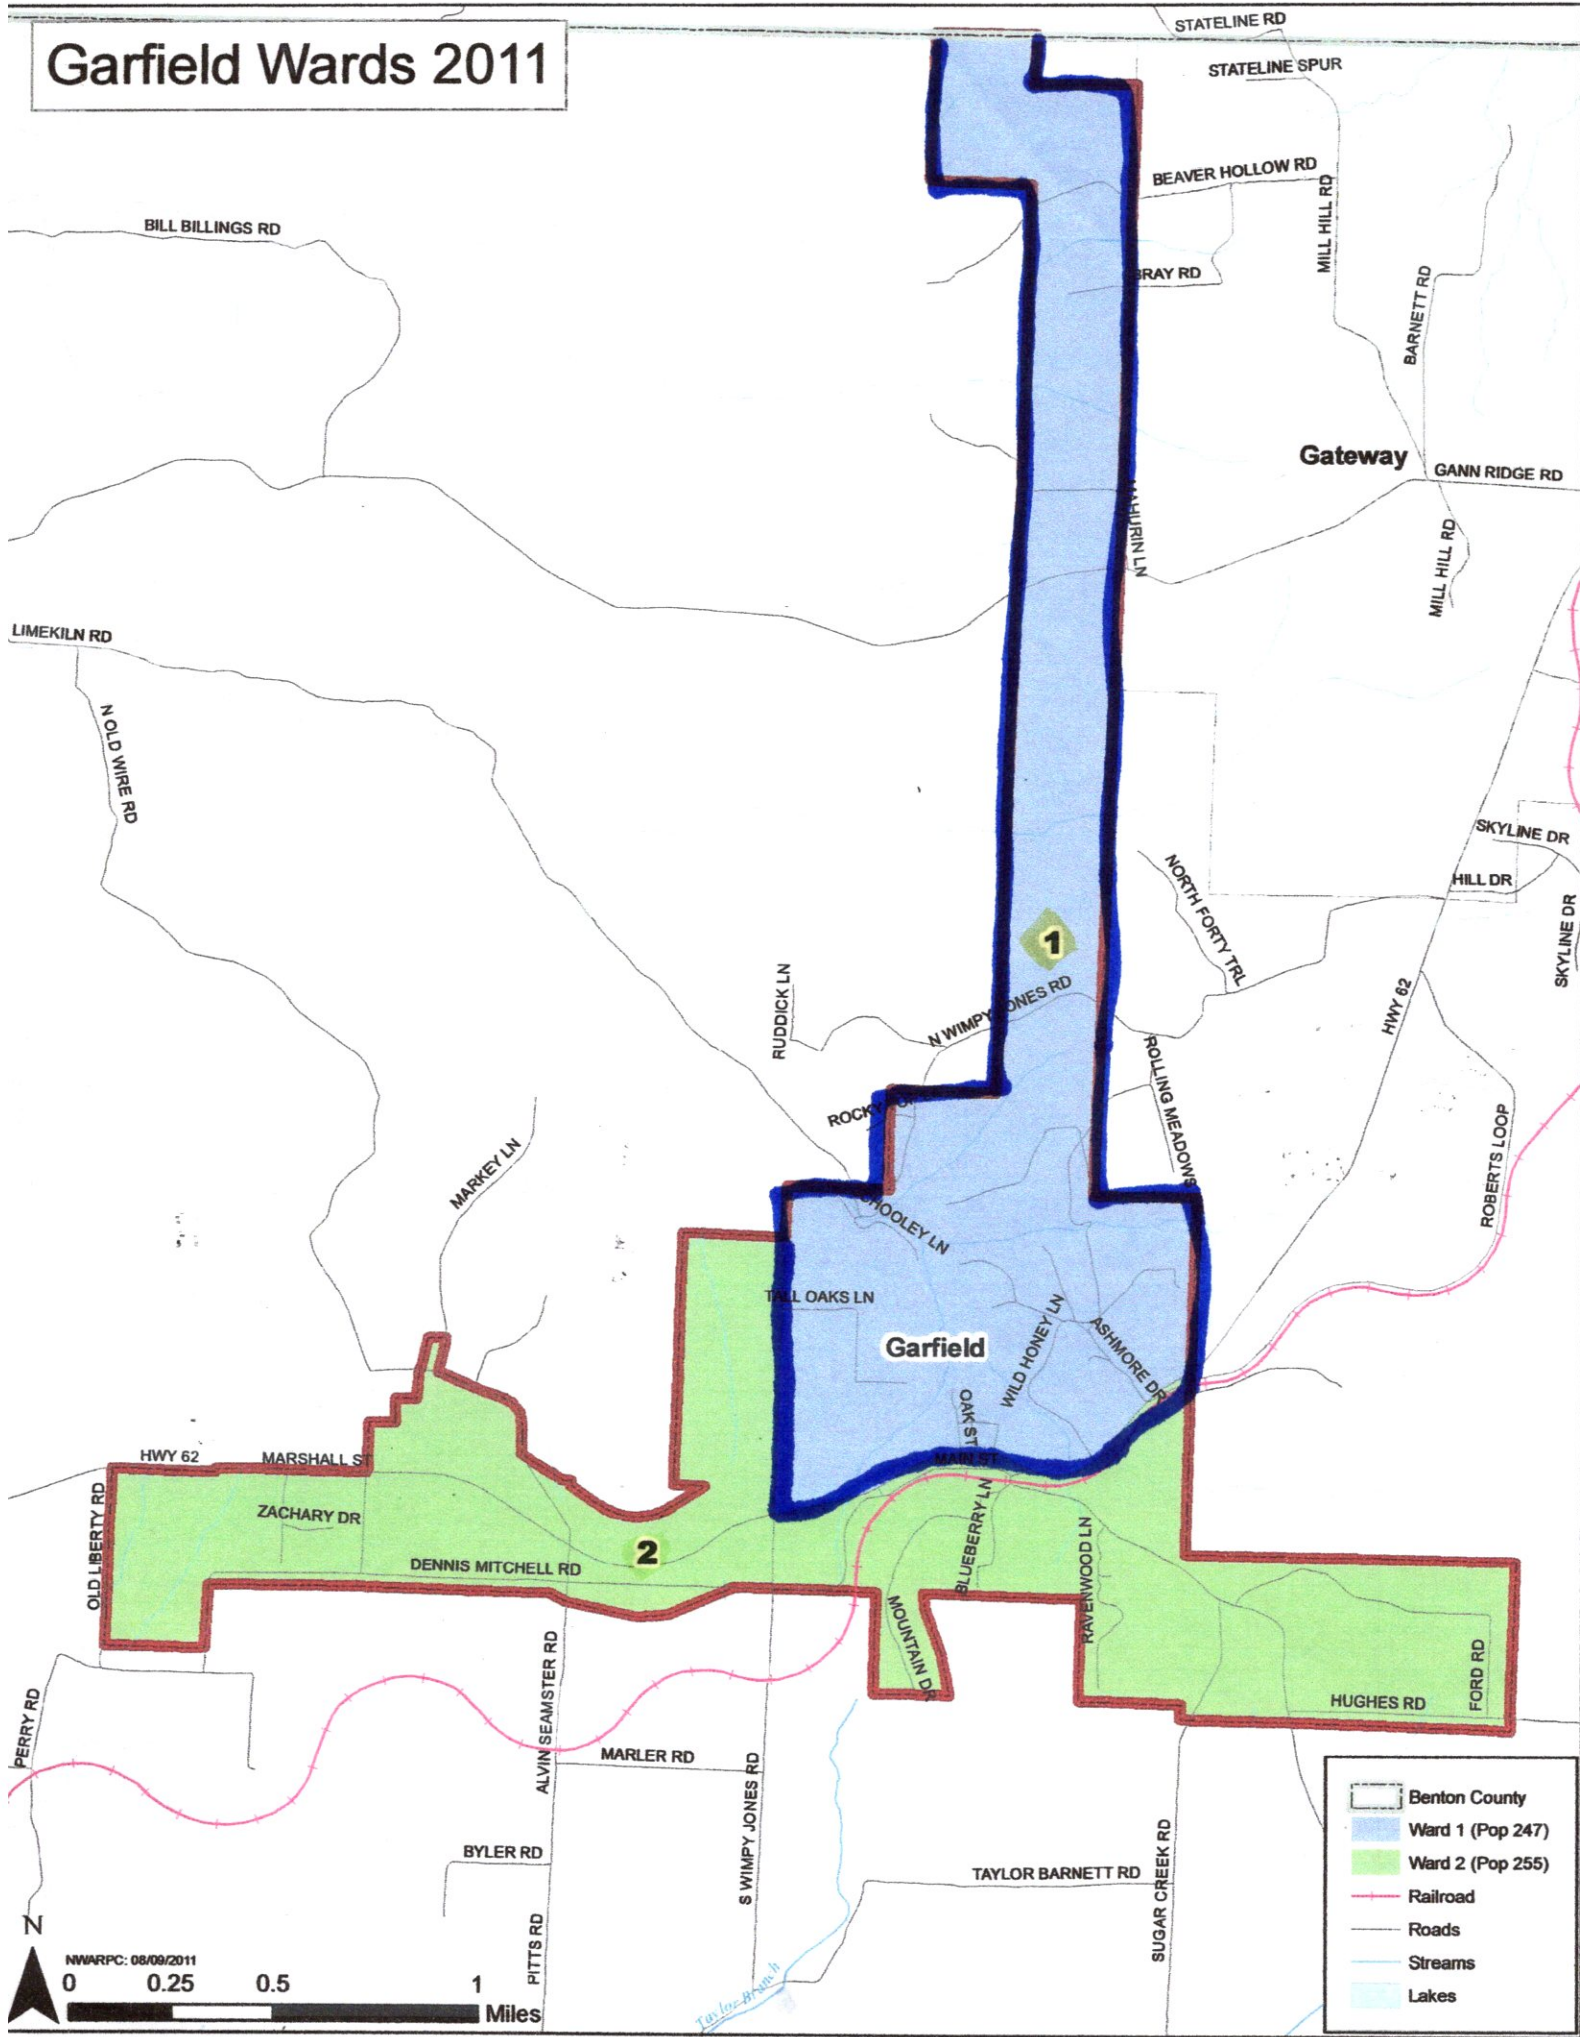

Garfield Wards 2011

	Benton County
	Ward 1 (Pop 247)
	Ward 2 (Pop 255)
	Railroad
	Roads
	Streams
	Lakes

N
NWARPC: 08/09/2011
0 0.25 0.5 1 Miles